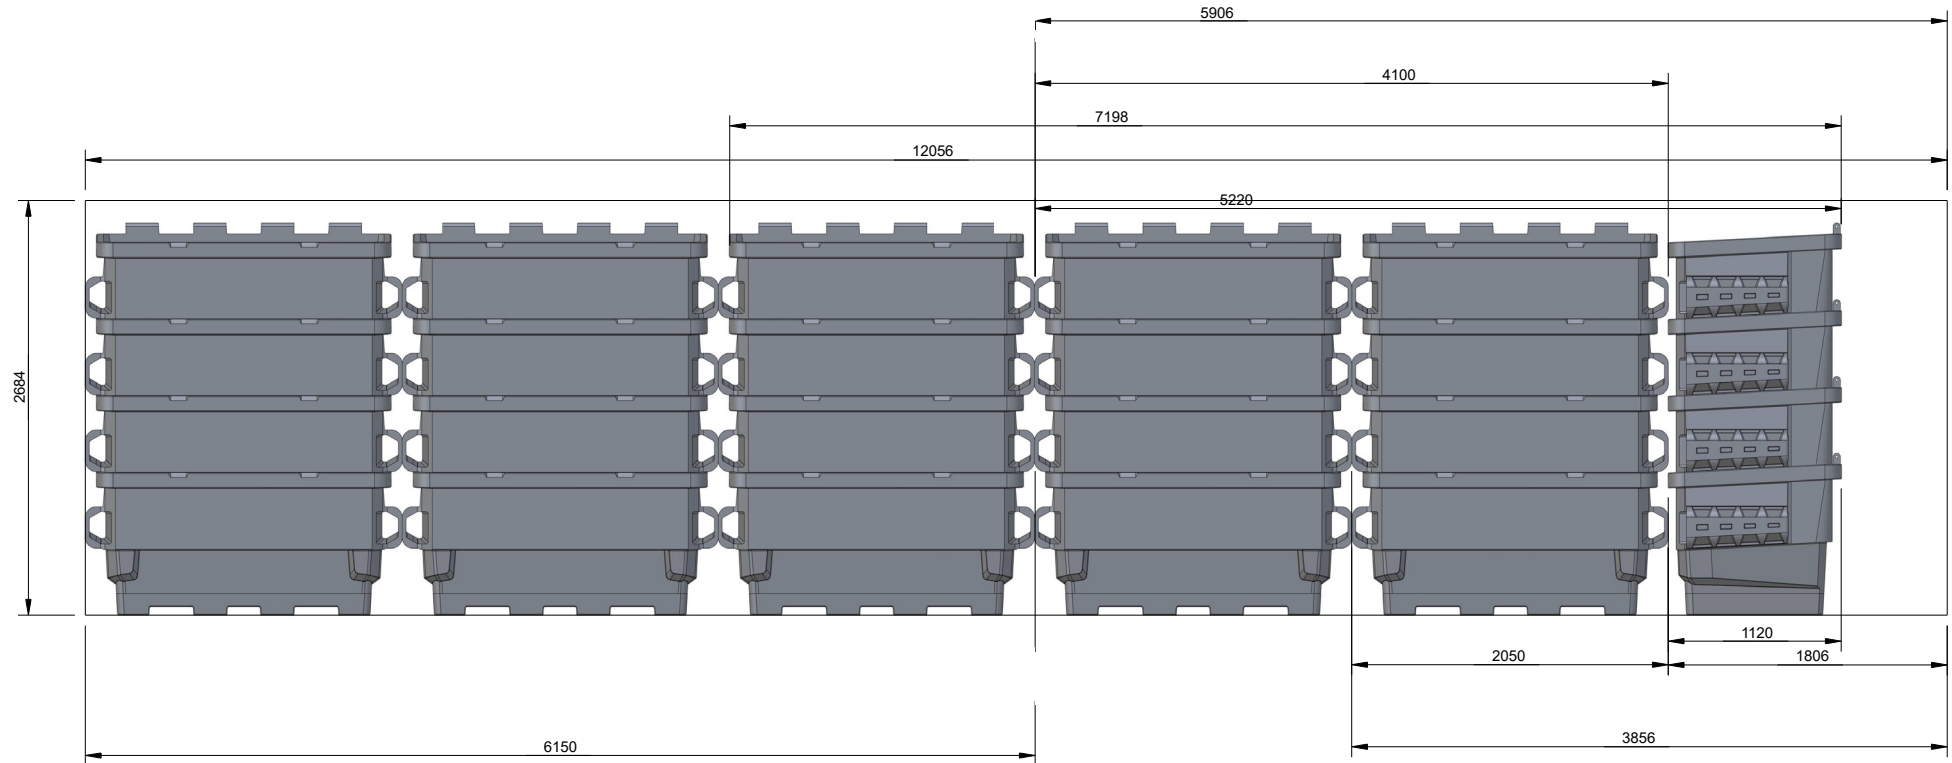

INTERNATIONAL SHIPPING

AN EXTRACT FROM THE BIN BOOK
EDITION 7

**SAFER. EASIER. BETTER LOOKING.
DUMPSTERS THAT MAKE THE CUT**

Imaged:
1.5m³ stacked 4x high

 **INTERNATIONAL SHIPPING**

Imaged:
3m³ stacked on 4.5m³

Imaged:
3m³ stacked on 3m³

INTERNATIONAL SHIPPING

Anywhere in the world

Most efficient is 40 Foot, High Cube, Full Container Load.

A DAP quote (delivery at place) can be provided so that we arrange all the freight for you, and the container arrives direct to your yard.

Some tips for best freight:

- 3m³ stacks on 4.5m³
- 3m³ stacks on 3m³
- 3m³ open top stacks 3x high
- 1.5m³ stacks 4x high

40' HC FCL
L12056 x W2347 x H2684

44x 2 Yard Dumpsters / 1.5m³ FEL Bins

1

FCL 2 YARD / 1.5M³ BIN

40' HC FCL
L12056 x W2347 x H2684

24x 4 Yard Open Top Dumpster / 3m³ Open Top FEL Bins

with an option of (6x 4 yard / 3m³ + 28x 2 yard / 1.5m³)

2

18x 4 yard / 3m³, 12x 2 yard / 1.5m³ Open Top