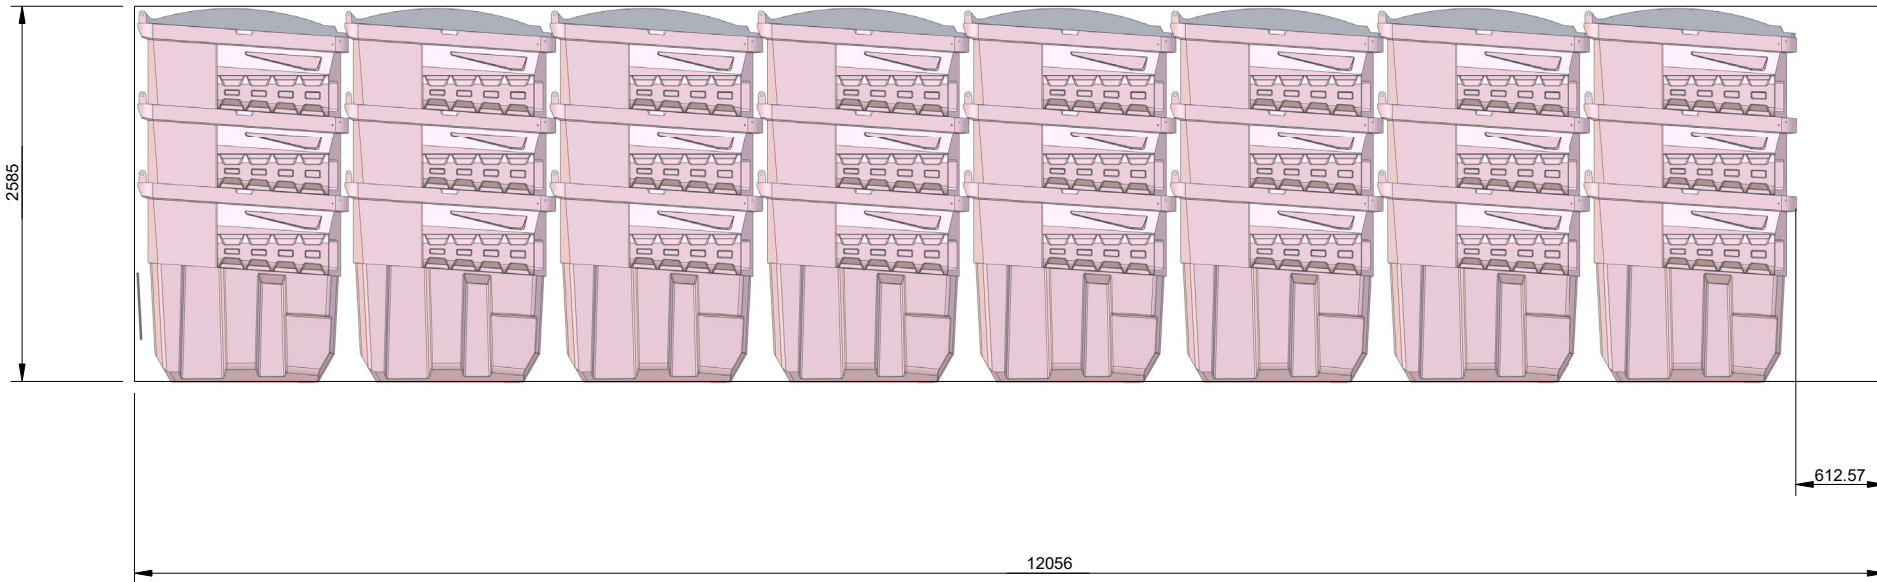

INTERNATIONAL SHIPPING

AN EXTRACT FROM THE BIN BOOK
EDITION 7

**SAFER. EASIER. BETTER LOOKING.
DUMPSTERS THAT MAKE THE CUT**

Imaged:
1.5m³ stacked 4x high

 **INTERNATIONAL SHIPPING**

Imaged:
3m³ stacked on 4.5m³

Imaged:
3m³ stacked on 3m³

INTERNATIONAL SHIPPING

Anywhere in the world

Most efficient is 40 Foot, High Cube, Full Container Load.

A DAP quote (delivery at place) can be provided so that we arrange all the freight for you, and the container arrives direct to your yard.

Some tips for best freight:

- 3m³ stacks on 4.5m³
- 3m³ stacks on 3m³
- 3m³ open top stacks 3x high
- 1.5m³ stacks 4x high

40' HC FCL
L12056 x W2347 x H2684

44x 2 Yard Dumpsters / 1.5m³ FEL Bins

1

FCL 2 YARD / 1.5M³ BIN

40' HC FCL
L12056 x W2347 x H2684

24x 4 Yard Open Top Dumpster / 3m³ Open Top FEL Bins

with an option of (6x 4 yard / 3m³ + 28x 2 yard / 1.5m³)

2

18x 4 yard / 3m³, 12x 2 yard / 1.5m³ Open Top