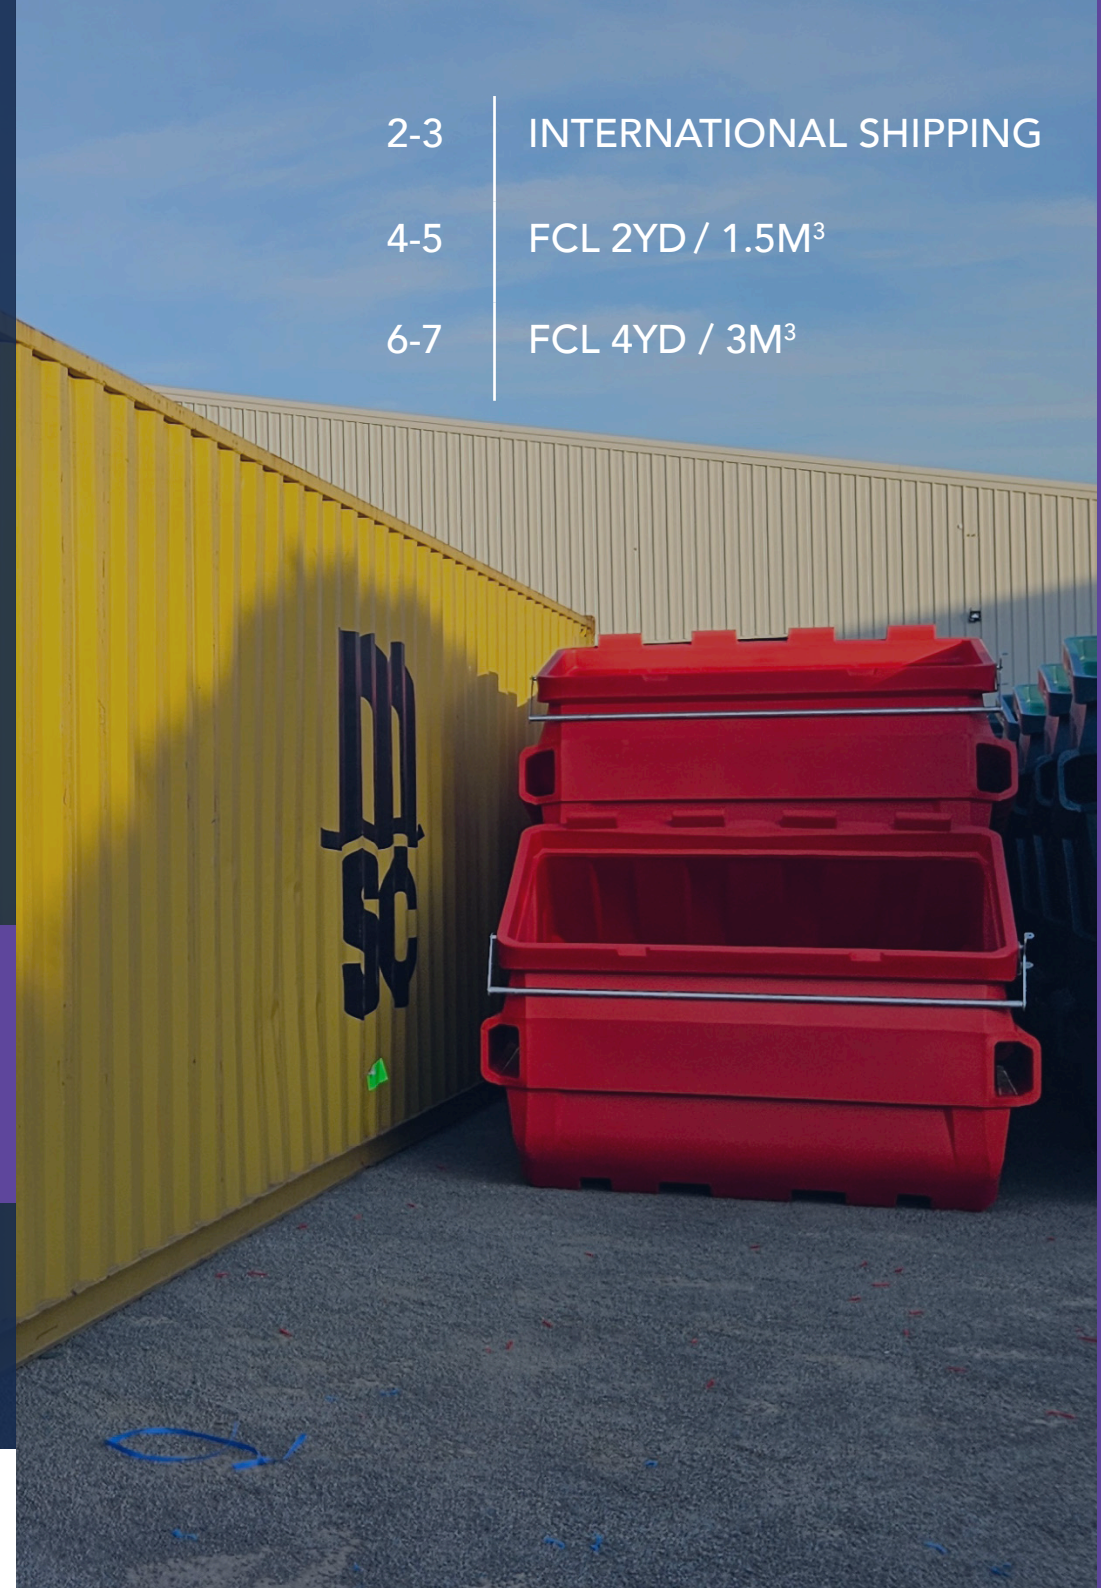

PLAST-AX

GET THE EDGE

2-3

INTERNATIONAL SHIPPING

4-5

FCL 2YD / 1.5M³

6-7

FCL 4YD / 3M³

INTERNATIONAL SHIPPING

AN EXTRACT FROM THE BIN BOOK
EDITION 7

**SAFER. EASIER. BETTER LOOKING.
DUMPSTERS THAT MAKE THE CUT**

Imaged:
1.5m³ stacked 4x high

 **INTERNATIONAL SHIPPING**

Imaged:
3m³ stacked on 4.5m³

Imaged:
3m³ stacked on 3m³

INTERNATIONAL SHIPPING

Anywhere in the world

Most efficient is 40 Foot, High Cube, Full Container Load.

A DAP quote (delivery at place) can be provided so that we arrange all the freight for you, and the container arrives direct to your yard.

Some tips for best freight:

- 3m³ stacks on 4.5m³
- 3m³ stacks on 3m³
- 3m³ open top stacks 3x high
- 1.5m³ stacks 4x high

40' HC FCL
L12056 x W2347 x H2684

44x 2 Yard Dumpsters / 1.5m³ FEL Bins

1

FCL 2 YARD / 1.5M³ BIN