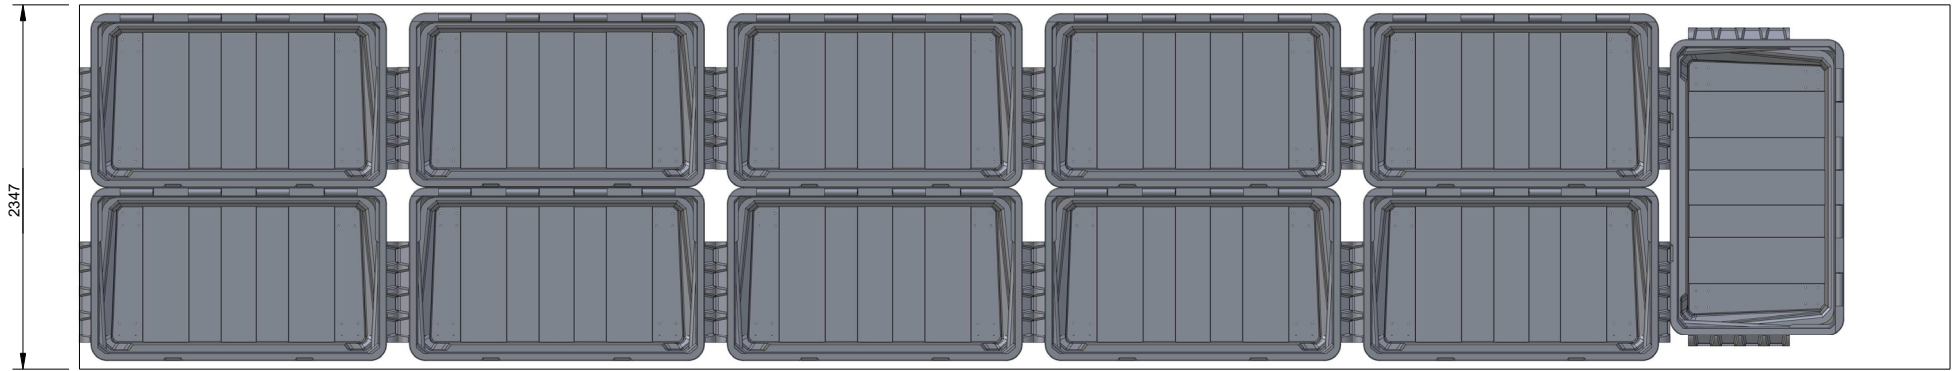

INTERNATIONAL SHIPPING

AN EXTRACT FROM THE BIN BOOK
EDITION 7

**SAFER. EASIER. BETTER LOOKING.
DUMPSTERS THAT MAKE THE CUT**

Imaged:
1.5m³ stacked 4x high

 **INTERNATIONAL SHIPPING**

Imaged:
3m³ stacked on 4.5m³

Imaged:
3m³ stacked on 3m³

INTERNATIONAL SHIPPING

Anywhere in the world

Most efficient is 40 Foot, High Cube, Full Container Load.

A DAP quote (delivery at place) can be provided so that we arrange all the freight for you, and the container arrives direct to your yard.

Some tips for best freight:

- 3m³ stacks on 4.5m³
- 3m³ stacks on 3m³
- 3m³ open top stacks 3x high
- 1.5m³ stacks 4x high

40' HC FCL
L12056 x W2347 x H2684

44x 2 Yard Dumpsters / 1.5m³ FEL Bins

1

FCL 2 YARD / 1.5M³ BIN

40' HC FCL
L12056 x W2347 x H2684

24x 4 Yard Open Top Dumpster / 3m³ Open Top FEL Bins

with an option of (6x 4 yard / 3m³ + 28x 2 yard / 1.5m³)

2

18x 4 yard / 3m³, 12x 2 yard / 1.5m³ Open Top