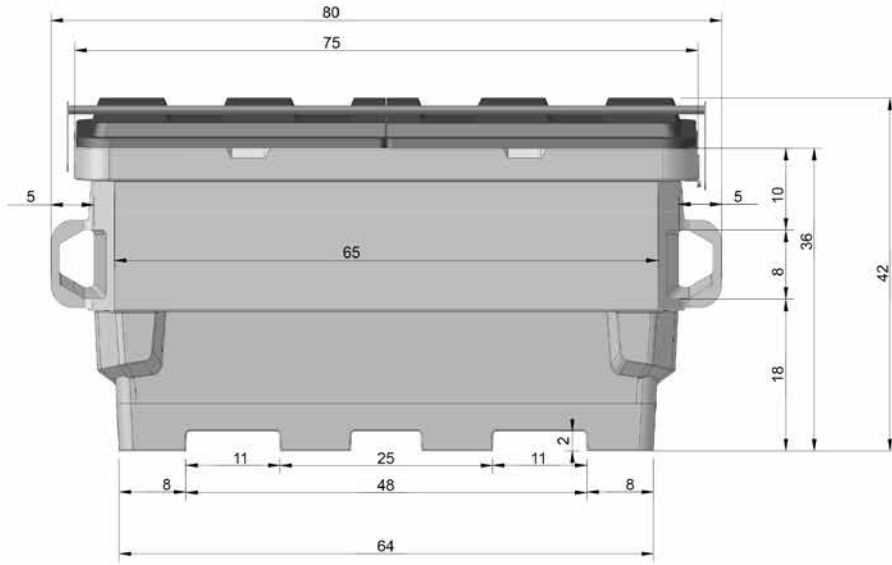

FEL DUMPSTER
2 Yard

 2 YARD SIZE GUIDE