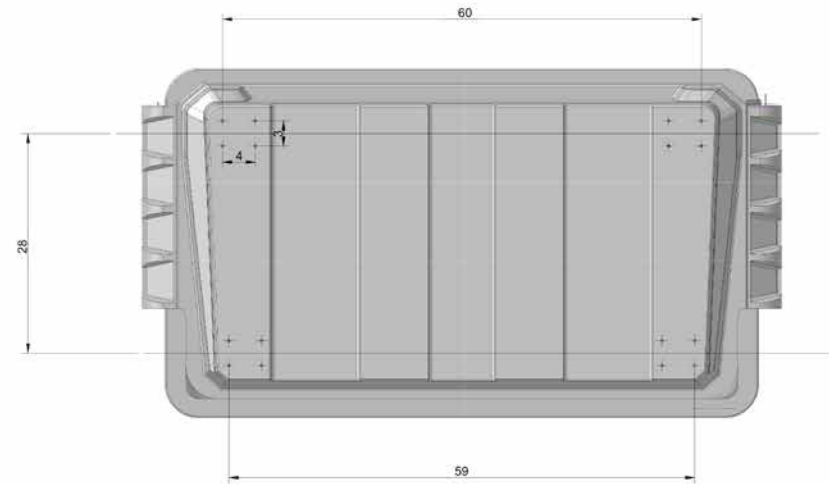

FEL DUMPSTER
2 Yard

 2 YARD SIZE GUIDE