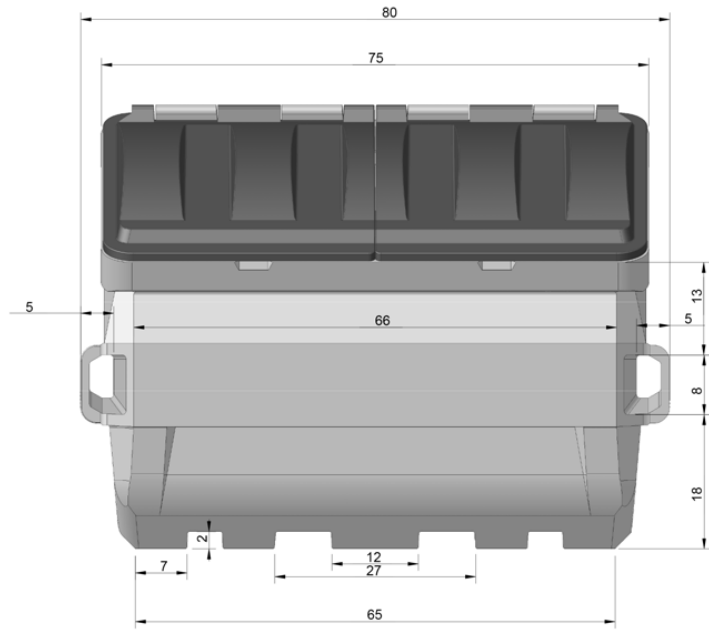

4-yard and 6-yard stacked for freighting