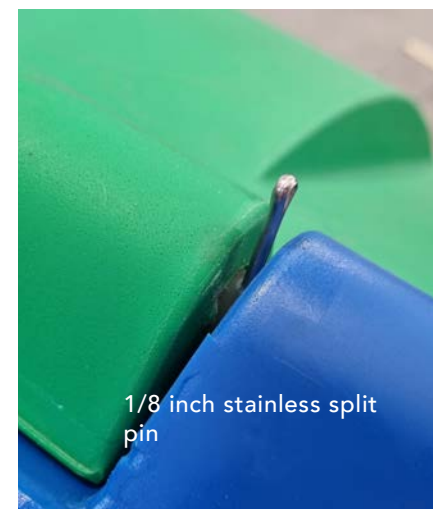

1/8 inch stainless split pin